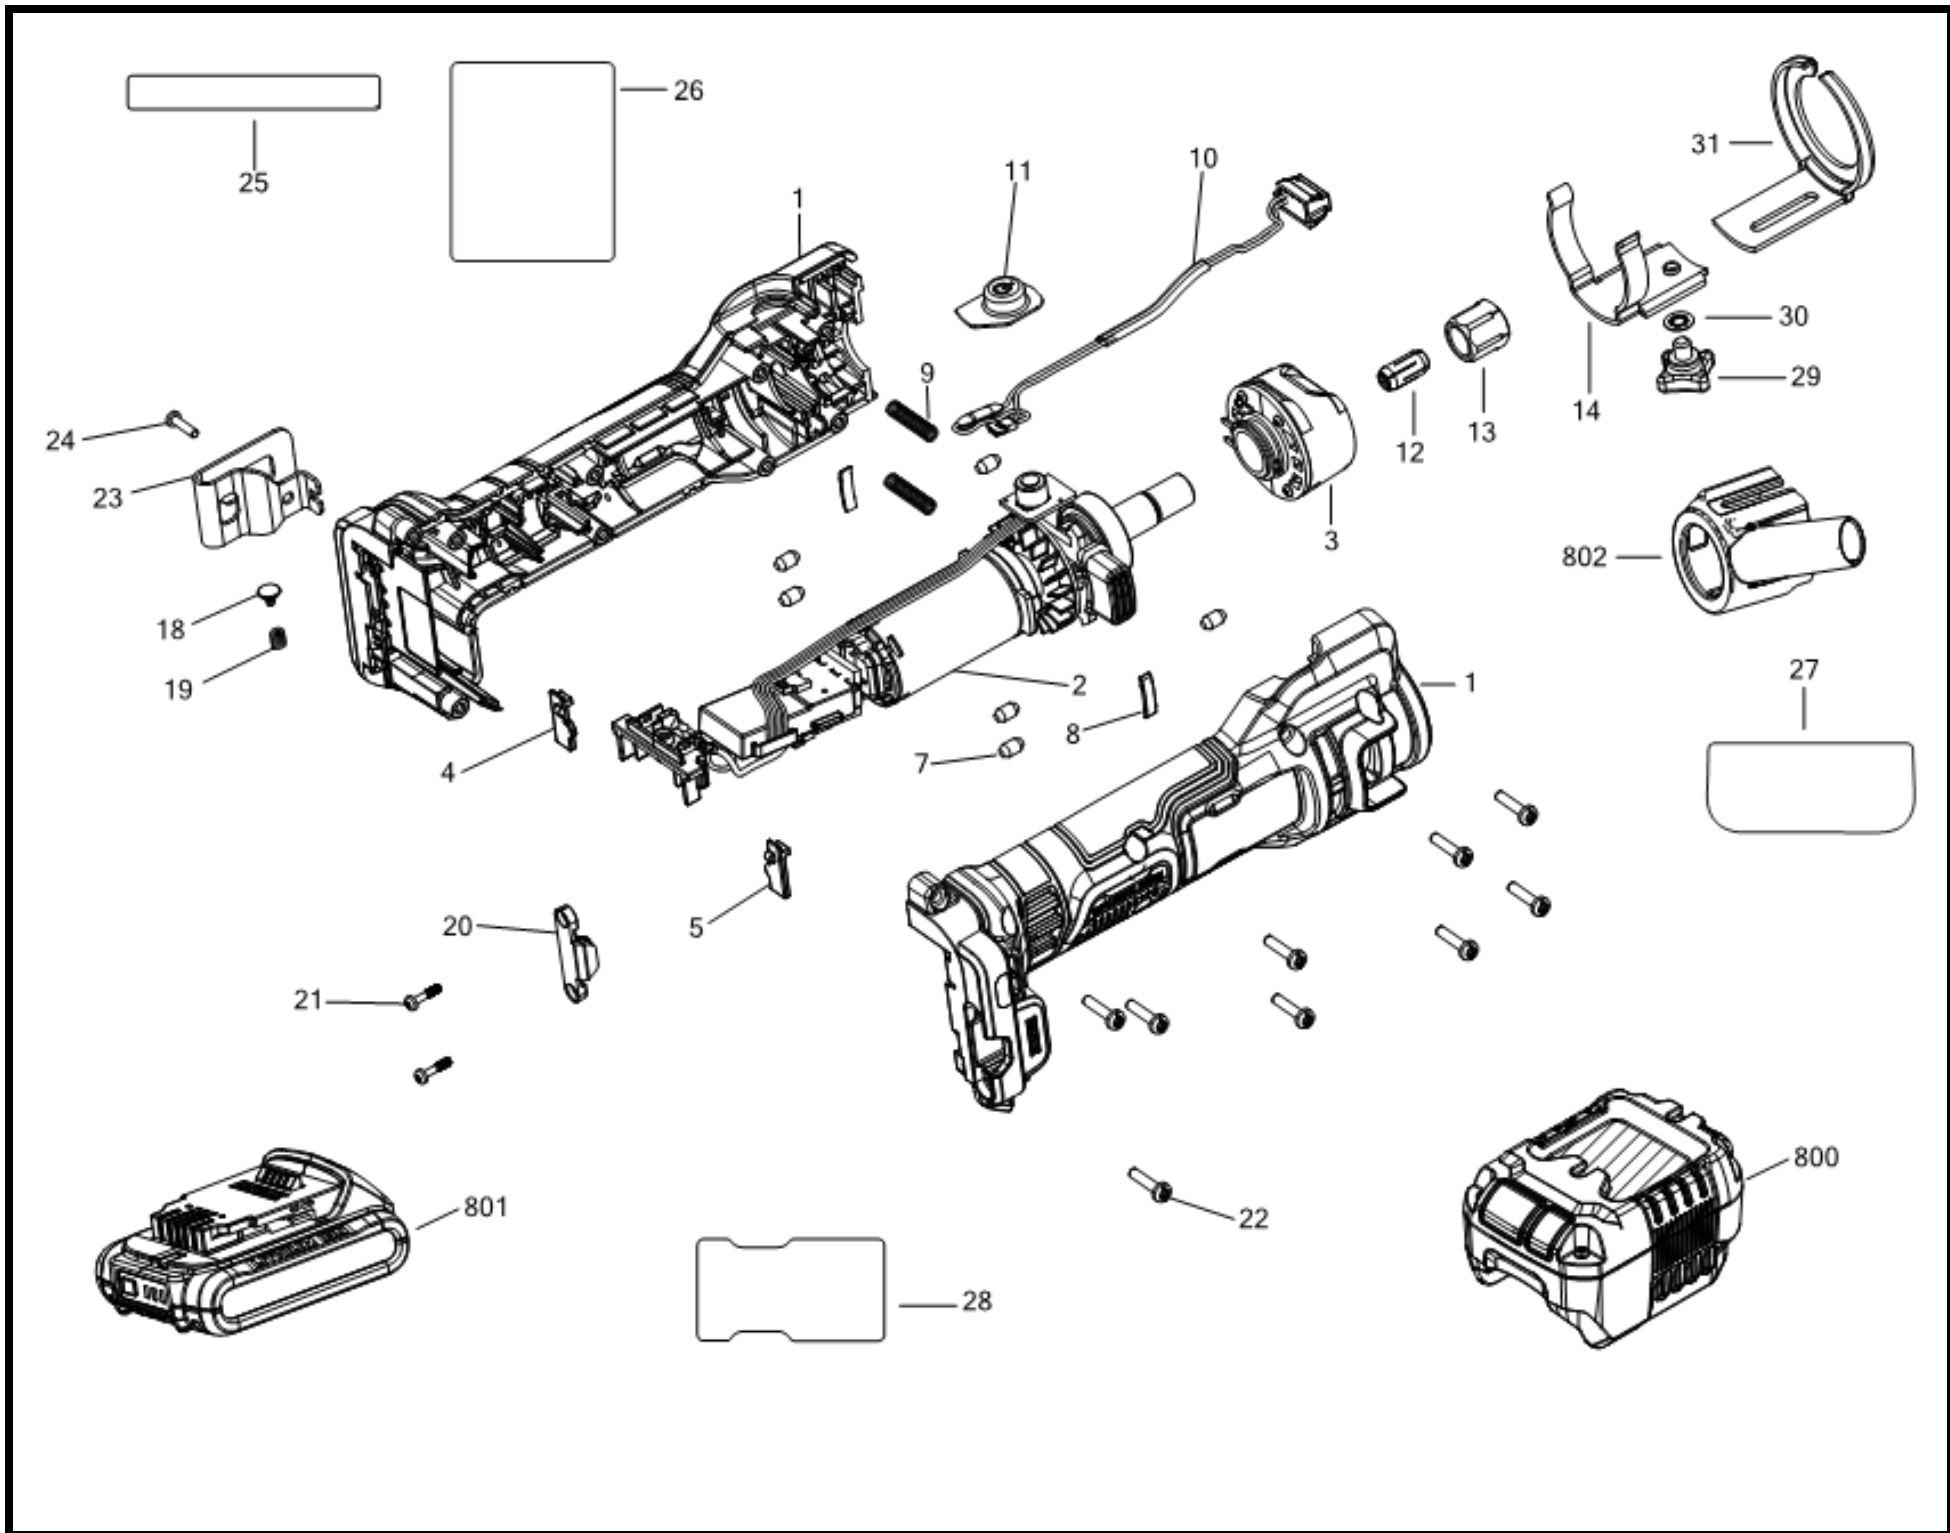

DCE555 CUT OUT TOOL 1

Parts List DCE555 CUT OUT TOOL 1

Item	Part Number	Qty	Part Description	General Description	Other Info	Repair Inst	Markets
1	NA030573	1	CLAMSHELL SET			No	XJ
2	NA230961	1	MOTOR SA	MODULE		No	XJ
3	NA230966	1	COLLET	GRIP	COLLET	No	XJ
4	N728013	1	INSERT			No	XJ
5	N728012	1	INSERT			No	XJ
7	145312-00	6	PLUG			No	XJ
8	N865922	2	PAD			No	XJ
9	N796209	2	SPRING			No	XJ
10	N853624	1	LED LIGHT			No	XJ
11	N798172	1	COVER		BUTTON	No	XJ
12	389243-00	1	COLLET	1/8 inch	1/8 inch	No	XJ
13	389245-00	1	COLLET NUT			No	XJ
14	389460-00	1	GUIDE SUPPORT			No	XJ
18	N122099	1	BLOCK			No	XJ
19	N119679	1	SPRING			No	XJ
20	N787996	1	INSERT			No	XJ
21	N831593	2	SCREW			No	XJ
22	330019-03	9	SCREW			No	XJ
23	N086039	1	HOOK			No	XJ
24	N865919	1	SCREW			No	XJ
25	NA044388	1	LABEL	ID		No	XJ
26	NA044391	1	LABEL			No	XJ
27	NA044390	1	LABEL			No	XJ
28	NA044385	1	RATING PLATE			No	XJ
29	396992-01	1	KNOB			No	XJ
30	NA126357	1	WASHER	M5		No	XJ
31	389459-00	1	GUIDE			No	XJ
800	000000-04	1	NOT INCLUDED WITH THIS PRODUCT		DCE555N	No	XJ
801	000000-04	1	NOT INCLUDED WITH THIS PRODUCT		DCE555N	No	XJ
802	N852343	1	DUST GUARD	SHROUD		No	XJ